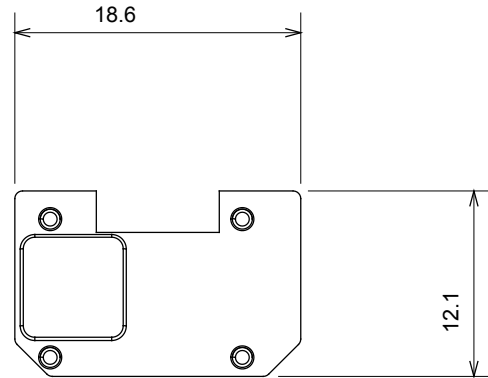

Wide range of control devices, sockets for power supply (conforming to national and international standards) signal pick-up, climate control, comfort management, technical alarm signalling and emergency lighting management. The ChoruSmart modular devices are available in five colours, glossy white, satin white, natural beige, satin black and lacquered titanium and in various sizes from 1/2, 1, 2 and 3 modules. Thanks to the mounting supports for rectangular, square and round boxes, endless combinations can be created with the ChoruSmart range of plates.

Category	Interchangeable symbol	Type	Illuminable
Colour	Transparent	Standard	EN 60669-1
Thermo-pressure with ball	125 °C	Glow Wire Test	850 °C
Suitable for	Numerical services	Symbol	Six
Material	Technopolymer	Electrocod	0130

DIMENSIONAL

TECHNICAL SYMBOLOGY

STANDARDS/APPROVALS