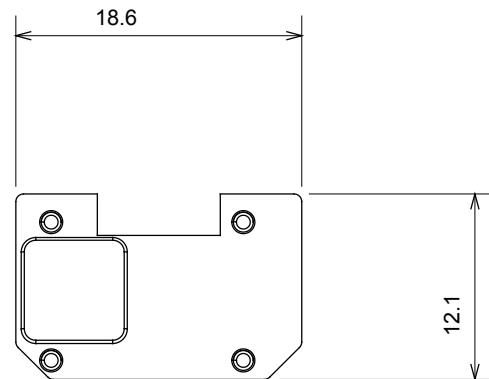

Wide range of control devices, sockets for power supply (conforming to national and international standards) signal pick-up, climate control, comfort management, technical alarm signalling and emergency lighting management. The ChoruSmart modular devices are available in five colours, glossy white, satin white, natural beige, satin black and lacquered titanium and in various sizes from 1/2, 1, 2 and 3 modules. Thanks to the mounting supports for rectangular, square and round boxes, endless combinations can be created with the ChoruSmart range of plates.

Category	Interchangeable symbol	Type	Illuminable
Colour	Transparent	Standard	EN 60669-1
Thermo-pressure with ball	125 °C	Glow Wire Test	850 °C
Suitable for	General services	Symbol	Bell
Material	Technopolymer	Electrocod	0130

### DIMENSIONAL