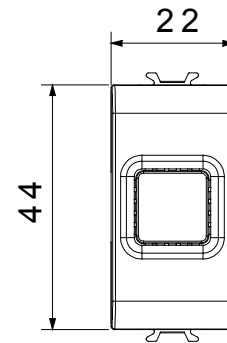

DIMENSIONAL