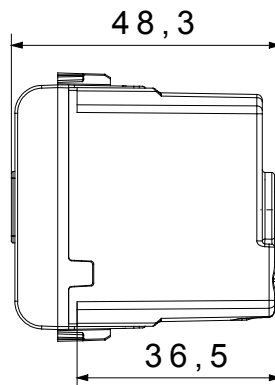

DIMENSIONAL

TECHNICAL SYMBOLOGY

STANDARDS/APPROVALS