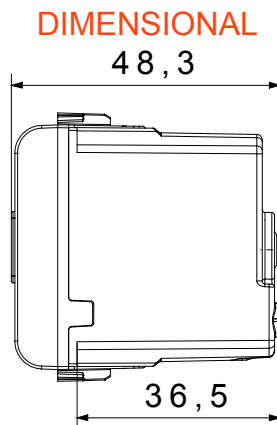

Wide range of control devices, sockets for power supply (conforming to national and international standards) signal pick-up, climate control, comfort management, technical alarm signalling and emergency lighting management. The ChoruSmart modular devices are available in five colours, glossy white, satin white, natural beige, satin black and lacquered titanium and in various sizes from 1/2, 1, 2 and 3 modules. Thanks to the mounting supports for rectangular, square and round boxes, endless combinations can be created with the ChoruSmart range of plates.

Category	Audible signalling	Description	Bell
Colour	Satin black	Supply voltage	12V ac - 50 Hz
Thermo-pressure with ball	125 °C	Sound intensity	80 dB (at 1 m)
Glow Wire Test	850 °C	Max power consumption	8 VA
No. modules	1	Wiring terminals	With screw
Material	Technopolymer		