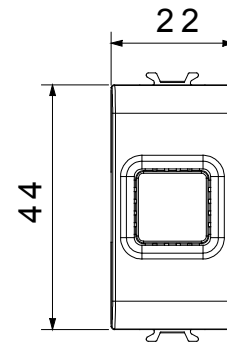

Wide range of control devices, sockets for power supply (conforming to national and international standards) signal pick-up, climate control, comfort management, technical alarm signalling and emergency lighting management. The ChoruSmart modular devices are available in five colours, glossy white, satin white, natural beige, satin black and lacquered titanium and in various sizes from 1/2, 1, 2 and 3 modules. Thanks to the mounting supports for rectangular, square and round boxes, endless combinations can be created with the ChoruSmart range of plates.

Category	Audible signalling	Description	Bell
Colour	Satin black	Supply voltage	12V ac - 50 Hz
Thermo-pressure with ball	125 °C	Sound intensity	80 dB (at 1 m)
Glow Wire Test	850 °C	Max power consumption	8 VA
No. modules	1	Wiring terminals	With screw
Material	Technopolymer		