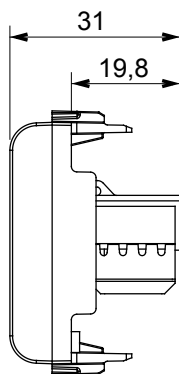

Wide range of control devices, sockets for power supply (conforming to national and international standards) signal pick-up, climate control, comfort management, technical alarm signalling and emergency lighting management. The ChoruSmart modular devices are available in five colours, glossy white, satin white, natural beige, satin black and lacquered titanium and in various sizes from 1/2, 1, 2 and 3 modules. Thanks to the mounting supports for rectangular, square and round boxes, endless combinations can be created with the ChoruSmart range of plates.

Category	Data socket	Description	RJ45
Colour	Satin black	Use category	6
Cables	UTP	Connection	Toolless
Number pairs	4	Standard	EN 60603-7-4
No. modules	2	Electrocod	3722
Material	Technopolymer		

### DIMENSIONAL