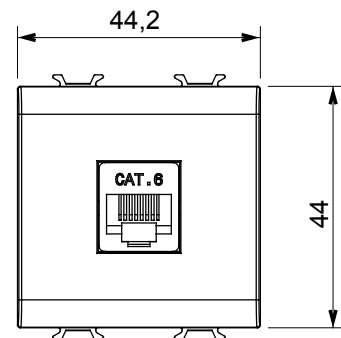

Wide range of control devices, sockets for power supply (conforming to national and international standards) signal pick-up, climate control, comfort management, technical alarm signalling and emergency lighting management. The ChoruSmart modular devices are available in five colours, glossy white, satin white, natural beige, satin black and lacquered titanium and in various sizes from 1/2, 1, 2 and 3 modules. Thanks to the mounting supports for rectangular, square and round boxes, endless combinations can be created with the ChoruSmart range of plates.

Category	Data socket	Description	RJ45
Colour	Satin black	Use category	6
Cables	UTP	Connection	Toolless
Number pairs	4	Standard	EN 60603-7-4
No. modules	2	Electrocod	3722
Material	Technopolymer		

### DIMENSIONAL