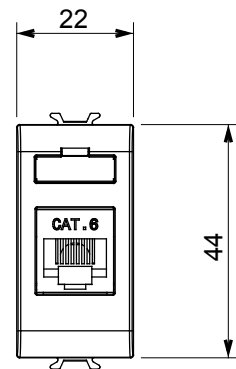

Category	Data socket	Description	RJ45
Colour	Satin black	Use category	6
Cables	FTP	Connection	Toolless
Number pairs	4	Standard	EN 60603-7-5
No. modules	1	Electrocod	3722
Material	Technopolymer		

### DIMENSIONAL