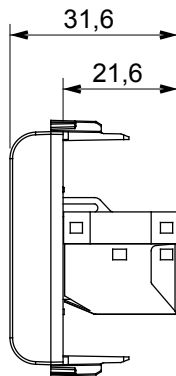

Wide range of control devices, sockets for power supply (conforming to national and international standards) signal pick-up, climate control, comfort management, technical alarm signalling and emergency lighting management. The ChoruSmart modular devices are available in five colours, glossy white, satin white, natural beige, satin black and lacquered titanium and in various sizes from 1/2, 1, 2 and 3 modules. Thanks to the mounting supports for rectangular, square and round boxes, endless combinations can be created with the ChoruSmart range of plates.

Category	Data socket	Description	RJ45
Colour	Satin black	Use category	6
Cables	FTP	Connection	Toolless
Number pairs	4	Standard	EN 60603-7-5
No. modules	1	Electrocod	3722
Material	Technopolymer		

### DIMENSIONAL