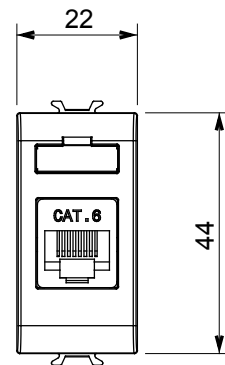

Wide range of control devices, sockets for power supply (conforming to national and international standards) signal pick-up, climate control, comfort management, technical alarm signalling and emergency lighting management. The ChoruSmart modular devices are available in five colours, glossy white, satin white, natural beige, satin black and lacquered titanium and in various sizes from 1/2, 1, 2 and 3 modules. Thanks to the mounting supports for rectangular, square and round boxes, endless combinations can be created with the ChoruSmart range of plates.

Category	Data socket	Description	RJ45
Colour	Satin black	Use category	6
Cables	UTP	Connection	Toolless
Number pairs	4	Standard	EN 60603-7-4
No. modules	1	Electrocod	3722
Material	Technopolymer		

DIMENSIONAL