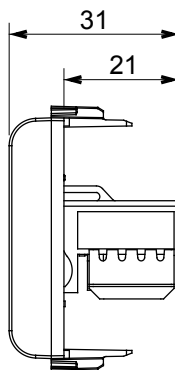

Wide range of control devices, sockets for power supply (conforming to national and international standards) signal pick-up, climate control, comfort management, technical alarm signalling and emergency lighting management. The ChoruSmart modular devices are available in five colours, glossy white, satin white, natural beige, satin black and lacquered titanium and in various sizes from 1/2, 1, 2 and 3 modules. Thanks to the mounting supports for rectangular, square and round boxes, endless combinations can be created with the ChoruSmart range of plates.

Category	Data socket	Description	RJ45
Colour	Satin black	Use category	6
Cables	UTP	Connection	Toolless
Number pairs	4	Standard	EN 60603-7-4
No. modules	1	Electrocod	3722
Material	Technopolymer		

DIMENSIONAL