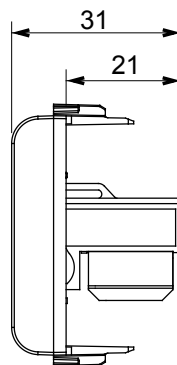

Wide range of control devices, sockets for power supply (conforming to national and international standards) signal pick-up, climate control, comfort management, technical alarm signalling and emergency lighting management. The ChoruSmart modular devices are available in five colours, glossy white, satin white, natural beige, satin black and lacquered titanium and in various sizes from 1/2, 1, 2 and 3 modules. Thanks to the mounting supports for rectangular, square and round boxes, endless combinations can be created with the ChoruSmart range of plates.

Category	Data socket	Description	RJ45
Colour	Satin black	Use category	5e
Cables	UTP	Connection	Toolless
Number pairs	4	Standard	EN 60603-7-2
No. modules	1	Electrocod	3722
Material	Technopolymer		

### DIMENSIONAL