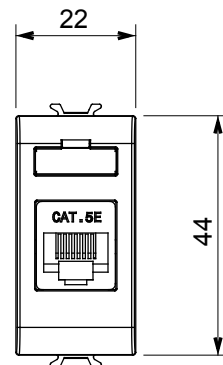

Wide range of control devices, sockets for power supply (conforming to national and international standards) signal pick-up, climate control, comfort management, technical alarm signalling and emergency lighting management. The ChoruSmart modular devices are available in five colours, glossy white, satin white, natural beige, satin black and lacquered titanium and in various sizes from 1/2, 1, 2 and 3 modules. Thanks to the mounting supports for rectangular, square and round boxes, endless combinations can be created with the ChoruSmart range of plates.

Category	Data socket	Description	RJ45
Colour	Satin black	Use category	5e
Cables	UTP	Connection	Toolless
Number pairs	4	Standard	EN 60603-7-2
No. modules	1	Electrocod	3722
Material	Technopolymer		

### DIMENSIONAL