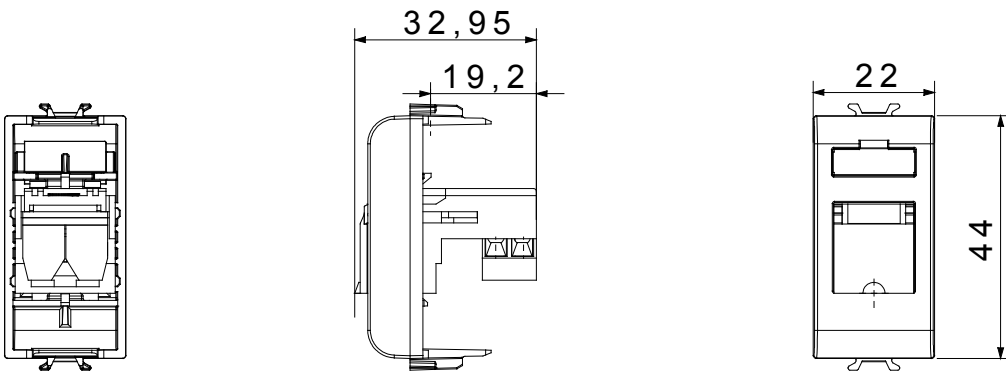

Wide range of control devices, sockets for power supply (conforming to national and international standards) signal pick-up, climate control, comfort management, technical alarm signalling and emergency lighting management. The ChoruSmart modular devices are available in five colours, glossy white, satin white, natural beige, satin black and lacquered titanium and in various sizes from 1/2, 1, 2 and 3 modules. Thanks to the mounting supports for rectangular, square and round boxes, endless combinations can be created with the ChoruSmart range of plates.

Category	Telephone socket-outlet	Description	RJ11
Colour	Satin black	Connection	Screw-on terminals
No. modules	1	Electrocod	3720
Material	Technopolymer		

### DIMENSIONAL