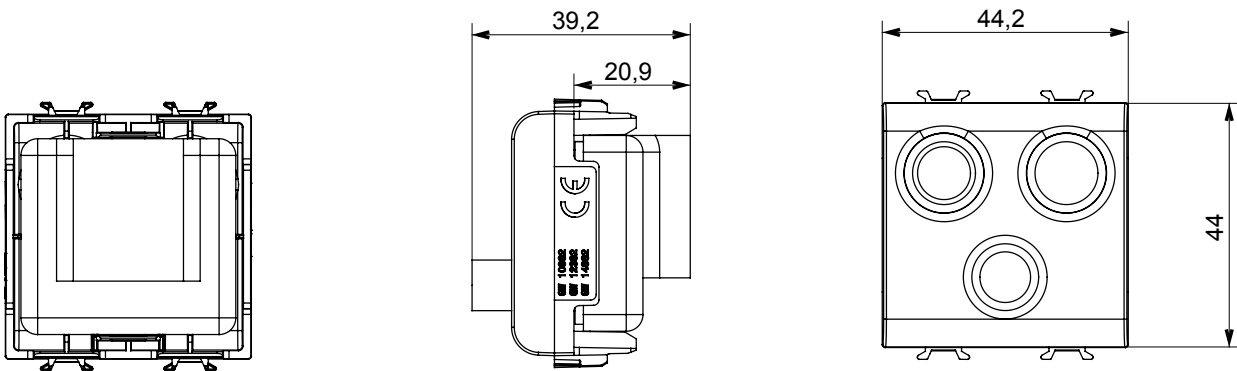

Wide range of control devices, sockets for power supply (conforming to national and international standards) signal pick-up, climate control, comfort management, technical alarm signalling and emergency lighting management. The ChoruSmart modular devices are available in five colours, glossy white, satin white, natural beige, satin black and lacquered titanium and in various sizes from 1/2, 1, 2 and 3 modules. Thanks to the mounting supports for rectangular, square and round boxes, endless combinations can be created with the ChoruSmart range of plates.

Category	TV/FM/SAT socket-outlet	Description	Direct
Colour	Satin black	Attenuation	0 dB
Connectors	TV-FM-SAT	Standard	EN 60728-4; IEC 61169-2; IEC 61169-24
No. modules	2	Cable fixing	With screw
Case	Pressure casting zamak metal body	Electrocod	0131
Material	Technopolymer		

DIMENSIONAL

STANDARDS/APPROVALS