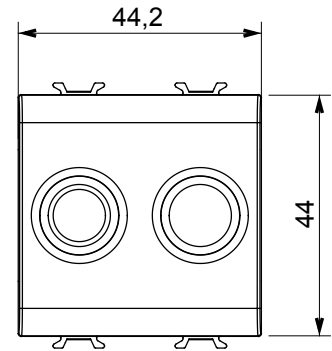

Wide range of control devices, sockets for power supply (conforming to national and international standards) signal pick-up, climate control, comfort management, technical alarm signalling and emergency lighting management. The ChoruSmart modular devices are available in five colours, glossy white, satin white, natural beige, satin black and lacquered titanium and in various sizes from 1/2, 1, 2 and 3 modules. Thanks to the mounting supports for rectangular, square and round boxes, endless combinations can be created with the ChoruSmart range of plates.

Category	TV/FM socket-outlet	Description	Direct
Colour	Satin black	Attenuation	0 dB
Connectors	TV-FM	Standard	EN 60728-4; IEC 61169-2
No. modules	2	Cable fixing	With screw
Case	Pressure casting zamak metal body	Electrocod	0131
Material	Technopolymer		

#### DIMENSIONAL