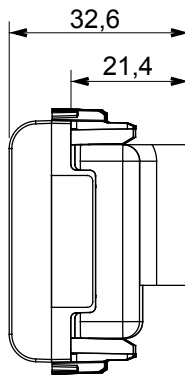

Wide range of control devices, sockets for power supply (conforming to national and international standards) signal pick-up, climate control, comfort management, technical alarm signalling and emergency lighting management. The ChoruSmart modular devices are available in five colours, glossy white, satin white, natural beige, satin black and lacquered titanium and in various sizes from 1/2, 1, 2 and 3 modules. Thanks to the mounting supports for rectangular, square and round boxes, endless combinations can be created with the ChoruSmart range of plates.

Category	TV/FM socket-outlet	Description	Direct
Colour	Satin black	Attenuation	0 dB
Connectors	TV-FM	Standard	EN 60728-4; IEC 61169-2
No. modules	2	Cable fixing	With screw
Case	Pressure casting zamak metal body	Electrocod	0131
Material	Technopolymer		

#### DIMENSIONAL