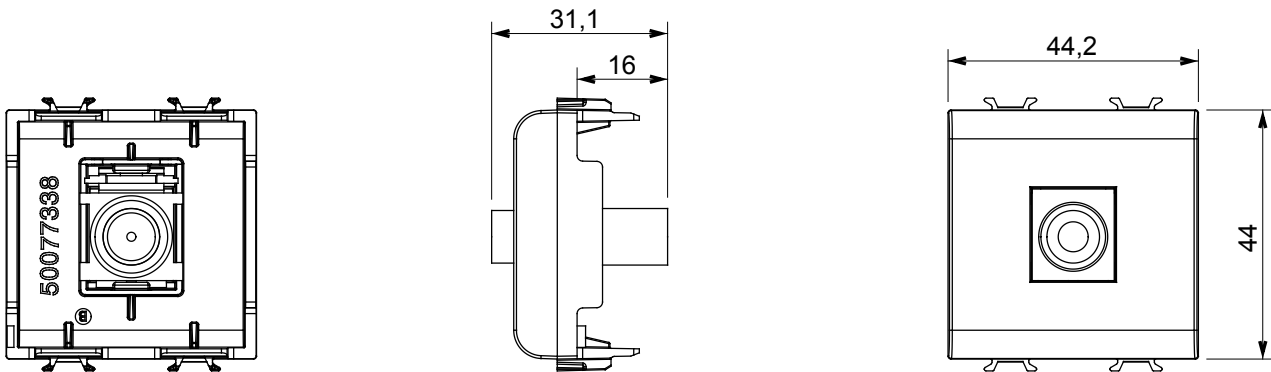

Wide range of control devices, sockets for power supply (conforming to national and international standards) signal pick-up, climate control, comfort management, technical alarm signalling and emergency lighting management. The ChoruSmart modular devices are available in five colours, glossy white, satin white, natural beige, satin black and lacquered titanium and in various sizes from 1/2, 1, 2 and 3 modules. Thanks to the mounting supports for rectangular, square and round boxes, endless combinations can be created with the ChoruSmart range of plates.

Category	TV/SAT socket-outlet	Description	Direct
Colour	Satin black	Attenuation	0 dB
Frequency	5-2400 MHz	Shielding	Class A
For connector type	F-Female	Standard	IEC 61169-24
No. modules	2	Cable fixing	Pressure-operated
Case	Plastic material body	Electrocod	0131
Material	Technopolymer		

### DIMENSIONAL