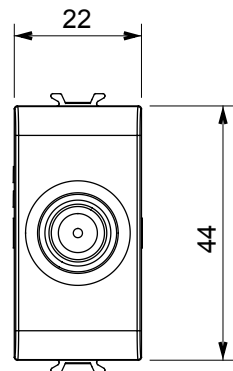

Wide range of control devices, sockets for power supply (conforming to national and international standards) signal pick-up, climate control, comfort management, technical alarm signalling and emergency lighting management. The ChoruSmart modular devices are available in five colours, glossy white, satin white, natural beige, satin black and lacquered titanium and in various sizes from 1/2, 1, 2 and 3 modules. Thanks to the mounting supports for rectangular, square and round boxes, endless combinations can be created with the ChoruSmart range of plates.

Category	TV/SAT socket-outlet	Description	Through wiring
Colour	Satin black	Attenuation	5 dB
Frequency	5-2400 MHz	Shielding	Class A
For connector type	F-Female	Standard	EN 60728-4; IEC 61169-24
No. modules	1	Cable fixing	With screw
Case	Pressure casting zamak metal body	Electrocod	0131
Material	Technopolymer		

### DIMENSIONAL