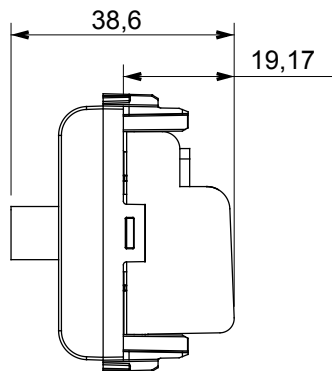

Wide range of control devices, sockets for power supply (conforming to national and international standards) signal pick-up, climate control, comfort management, technical alarm signalling and emergency lighting management. The ChoruSmart modular devices are available in five colours, glossy white, satin white, natural beige, satin black and lacquered titanium and in various sizes from 1/2, 1, 2 and 3 modules. Thanks to the mounting supports for rectangular, square and round boxes, endless combinations can be created with the ChoruSmart range of plates.

Category	TV/SAT socket-outlet	Description	Through wiring
Colour	Satin black	Attenuation	5 dB
Frequency	5-2400 MHz	Shielding	Class A
For connector type	F-Female	Standard	EN 60728-4; IEC 61169-24
No. modules	1	Cable fixing	With screw
Case	Pressure casting zamak metal body	Electrocod	0131
Material	Technopolymer		

### DIMENSIONAL