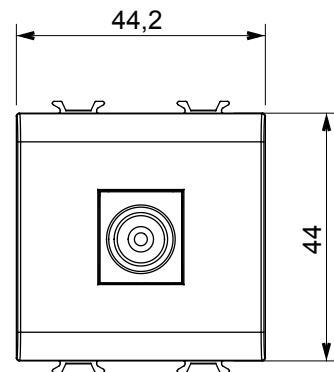

Wide range of control devices, sockets for power supply (conforming to national and international standards) signal pick-up, climate control, comfort management, technical alarm signalling and emergency lighting management. The ChoruSmart modular devices are available in five colours, glossy white, satin white, natural beige, satin black and lacquered titanium and in various sizes from 1/2, 1, 2 and 3 modules. Thanks to the mounting supports for rectangular, square and round boxes, endless combinations can be created with the ChoruSmart range of plates.

Category	TV socket-outlet	Description	Direct
Colour	Satin black	Attenuation	0 dB
Frequency	5-2400 MHz	Shielding	Class A
For connector type	IEC-Male	Standard	IEC 61169-2
No. modules	2	Cable fixing	Pressure-operated
Case	Plastic material body	Electrocod	0131
Material	Technopolymer		

#### DIMENSIONAL