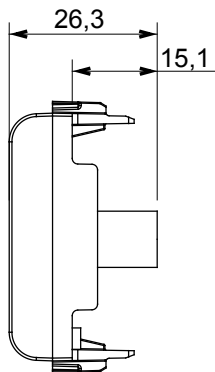

Wide range of control devices, sockets for power supply (conforming to national and international standards) signal pick-up, climate control, comfort management, technical alarm signalling and emergency lighting management. The ChoruSmart modular devices are available in five colours, glossy white, satin white, natural beige, satin black and lacquered titanium and in various sizes from 1/2, 1, 2 and 3 modules. Thanks to the mounting supports for rectangular, square and round boxes, endless combinations can be created with the ChoruSmart range of plates.

Category	TV socket-outlet	Description	Direct
Colour	Satin black	Attenuation	0 dB
Frequency	5-2400 MHz	Shielding	Class A
For connector type	IEC-Male	Standard	IEC 61169-2
No. modules	2	Cable fixing	Pressure-operated
Case	Plastic material body	Electrocod	0131
Material	Technopolymer		

#### DIMENSIONAL