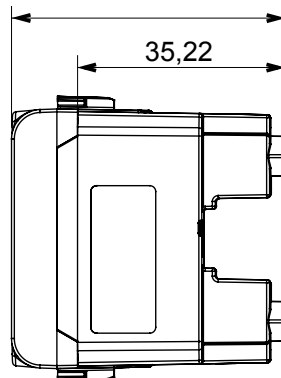

DIMENSIONAL

TECHNICAL SYMBOLOGY

STANDARDS/APPROVALS