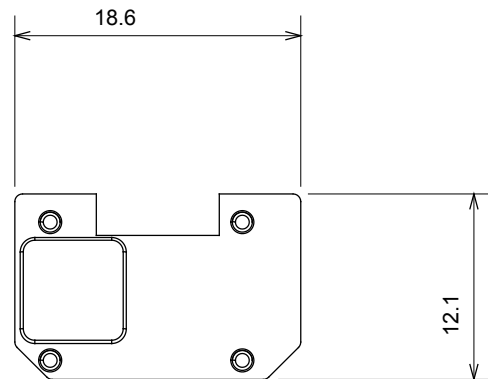

Wide range of control devices, sockets for power supply (conforming to national and international standards) signal pick-up, climate control, comfort management, technical alarm signalling and emergency lighting management. The ChoruSmart modular devices are available in five colours, glossy white, satin white, natural beige, satin black and lacquered titanium and in various sizes from 1/2, 1, 2 and 3 modules. Thanks to the mounting supports for rectangular, square and round boxes, endless combinations can be created with the ChoruSmart range of plates.

Category	Interchangeable symbol	Type	Illuminable
Colour	Transparent	Standard	EN 60669-1
Thermo-pressure with ball	125 °C	Glow Wire Test	850 °C
Suitable for	Numerical services	Symbol	Five
Material	Technopolymer	Electrocod	0130

DIMENSIONAL

TECHNICAL SYMBOLOGY

STANDARDS/APPROVALS