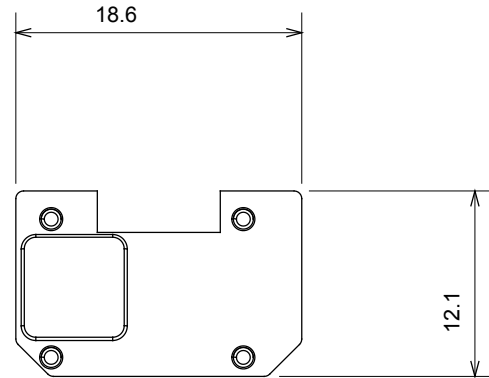

Wide range of control devices, sockets for power supply (conforming to national and international standards) signal pick-up, climate control, comfort management, technical alarm signalling and emergency lighting management. The ChoruSmart modular devices are available in five colours, glossy white, satin white, natural beige, satin black and lacquered titanium and in various sizes from 1/2, 1, 2 and 3 modules. Thanks to the mounting supports for rectangular, square and round boxes, endless combinations can be created with the ChoruSmart range of plates.

Category	Interchangeable symbol	Type	Illuminable
Colour	Transparent	Standard	EN 60669-1
Thermo-pressure with ball	125 °C	Glow Wire Test	850 °C
Suitable for	General services	Symbol	UP arrow
Material	Technopolymer	Electrocod	0130

DIMENSIONAL

TECHNICAL SYMBOLOGY

STANDARDS/APPROVALS