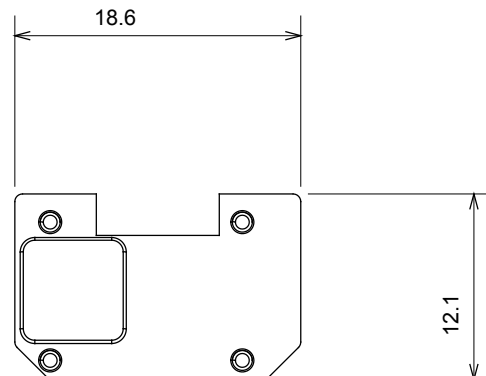

Wide range of control devices, sockets for power supply (conforming to national and international standards) signal pick-up, climate control, comfort management, technical alarm signalling and emergency lighting management. The ChoruSmart modular devices are available in five colours, glossy white, satin white, natural beige, satin black and lacquered titanium and in various sizes from 1/2, 1, 2 and 3 modules. Thanks to the mounting supports for rectangular, square and round boxes, endless combinations can be created with the ChoruSmart range of plates.

Category	Interchangeable symbol	Type	Illuminable
Colour	Transparent	Standard	EN 60669-1
Thermo-pressure with ball	125 °C	Glow Wire Test	850 °C
Suitable for	General services	Symbol	DOWN arrow
Material	Technopolymer	Electrocod	0130

DIMENSIONAL

TECHNICAL SYMBOLOGY

STANDARDS/APPROVALS