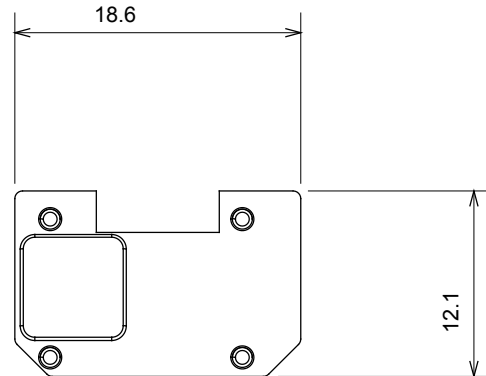

Wide range of control devices, sockets for power supply (conforming to national and international standards) signal pick-up, climate control, comfort management, technical alarm signalling and emergency lighting management. The ChoruSmart modular devices are available in five colours, glossy white, satin white, natural beige, satin black and lacquered titanium and in various sizes from 1/2, 1, 2 and 3 modules. Thanks to the mounting supports for rectangular, square and round boxes, endless combinations can be created with the ChoruSmart range of plates.

Category	Interchangeable symbol	Type	Illuminable
Colour	Transparent	Standard	EN 60669-1
Thermo-pressure with ball	125 °C	Glow Wire Test	850 °C
Suitable for	General services	Symbol	Neutral
Material	Technopolymer	Electrocod	0130

DIMENSIONAL

TECHNICAL SYMBOLOGY

STANDARDS/APPROVALS