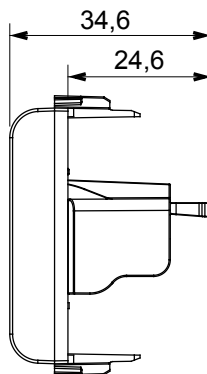

DIMENSIONAL