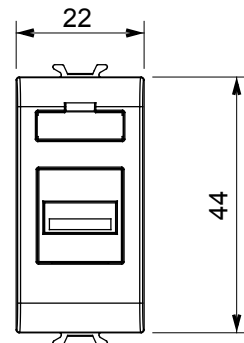

DIMENSIONAL