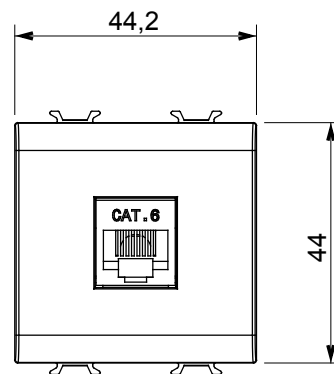

Wide range of control devices, sockets for power supply (conforming to national and international standards) signal pick-up, climate control, comfort management, technical alarm signalling and emergency lighting management. The ChoruSmart modular devices are available in five colours, glossy white, satin white, natural beige, satin black and lacquered titanium and in various sizes from 1/2, 1, 2 and 3 modules. Thanks to the mounting supports for rectangular, square and round boxes, endless combinations can be created with the ChoruSmart range of plates.

Category	Data socket	Description	RJ45
Colour	Glossy white	Use category	6
Cables	FTP	Connection	Toolless
Number pairs	4	Standard	EN 60603-7-5
No. modules	2	Electrocod	3722
Material	Technopolymer		

DIMENSIONAL