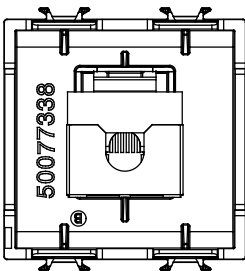

Wide range of control devices, sockets for power supply (conforming to national and international standards) signal pick-up, climate control, comfort management, technical alarm signalling and emergency lighting management. The ChoruSmart modular devices are available in five colours, glossy white, satin white, natural beige, satin black and lacquered titanium and in various sizes from 1/2, 1, 2 and 3 modules. Thanks to the mounting supports for rectangular, square and round boxes, endless combinations can be created with the ChoruSmart range of plates.

Category	Data socket	Description	RJ45
Colour	Glossy white	Use category	6
Cables	FTP	Connection	Toolless
Number pairs	4	Standard	EN 60603-7-5
No. modules	2	Electrocod	3722
Material	Technopolymer		

DIMENSIONAL