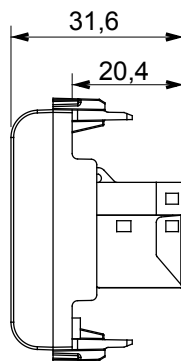

Wide range of control devices, sockets for power supply (conforming to national and international standards) signal pick-up, climate control, comfort management, technical alarm signalling and emergency lighting management. The ChoruSmart modular devices are available in five colours, glossy white, satin white, natural beige, satin black and lacquered titanium and in various sizes from 1/2, 1, 2 and 3 modules. Thanks to the mounting supports for rectangular, square and round boxes, endless combinations can be created with the ChoruSmart range of plates.

Category	Data socket	Description	RJ45
Colour	Glossy white	Use category	6
Cables	FTP	Connection	Toolless
Number pairs	4	Standard	EN 60603-7-5
No. modules	2	Electrocod	3722
Material	Technopolymer		

DIMENSIONAL