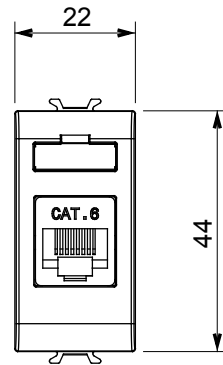

Wide range of control devices, sockets for power supply (conforming to national and international standards) signal pick-up, climate control, comfort management, technical alarm signalling and emergency lighting management. The ChoruSmart modular devices are available in five colours, glossy white, satin white, natural beige, satin black and lacquered titanium and in various sizes from 1/2, 1, 2 and 3 modules. Thanks to the mounting supports for rectangular, square and round boxes, endless combinations can be created with the ChoruSmart range of plates.

Category	Data socket	Description	RJ45
Colour	Glossy white	Use category	6
Cables	UTP	Connection	Toolless
Number pairs	4	Standard	EN 60603-7-4
No. modules	1	Electrocod	3722
Material	Technopolymer		

DIMENSIONAL