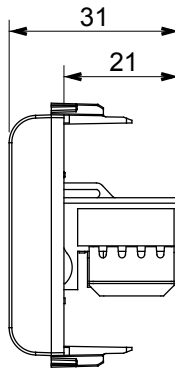

Wide range of control devices, sockets for power supply (conforming to national and international standards) signal pick-up, climate control, comfort management, technical alarm signalling and emergency lighting management. The ChoruSmart modular devices are available in five colours, glossy white, satin white, natural beige, satin black and lacquered titanium and in various sizes from 1/2, 1, 2 and 3 modules. Thanks to the mounting supports for rectangular, square and round boxes, endless combinations can be created with the ChoruSmart range of plates.

Category	Data socket	Description	RJ45
Colour	Glossy white	Use category	6
Cables	UTP	Connection	Toolless
Number pairs	4	Standard	EN 60603-7-4
No. modules	1	Electrocod	3722
Material	Technopolymer		

DIMENSIONAL