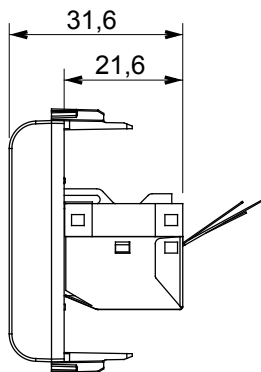

DIMENSIONAL