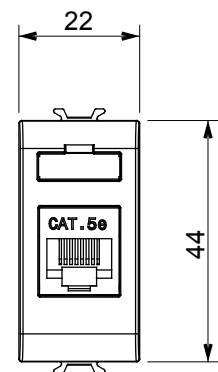

DIMENSIONAL