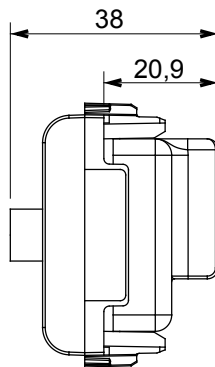

Wide range of control devices, sockets for power supply (conforming to national and international standards) signal pick-up, climate control, comfort management, technical alarm signalling and emergency lighting management. The ChoruSmart modular devices are available in five colours, glossy white, satin white, natural beige, satin black and lacquered titanium and in various sizes from 1/2, 1, 2 and 3 modules. Thanks to the mounting supports for rectangular, square and round boxes, endless combinations can be created with the ChoruSmart range of plates.

Category	TV/SAT socket-outlet	Description	Direct
Colour	Glossy white	Attenuation	0 dB
Connectors	TV-SAT	Standard	EN 60728-4; IEC 61169-2; IEC 61169-24
No. modules	2	Cable fixing	With screw
Case	Pressure casting zamak metal body	Electrocod	0131
Material	Technopolymer		

DIMENSIONAL

STANDARDS/APPROVALS