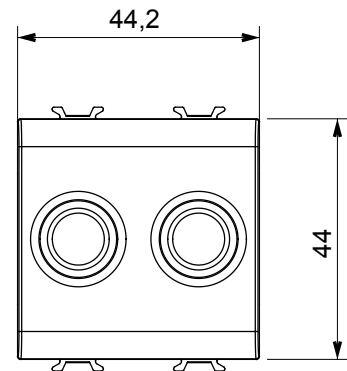

DIMENSIONAL