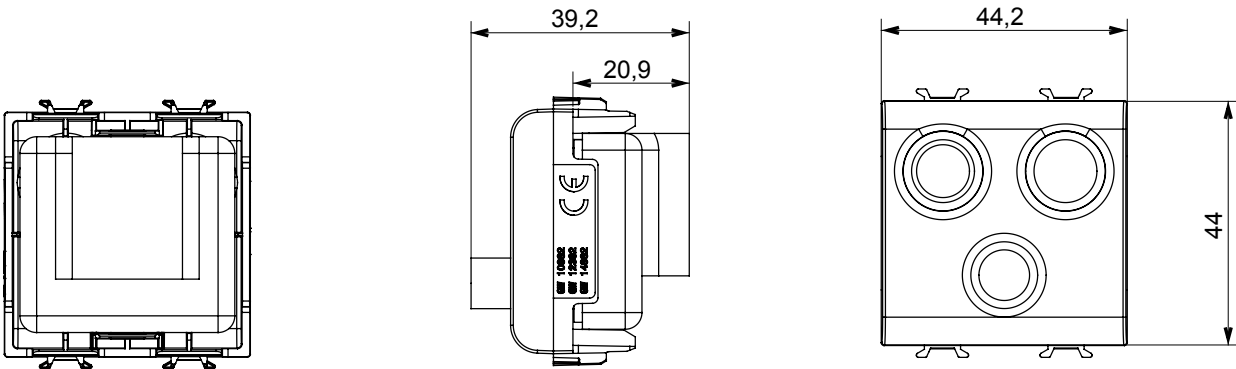

Wide range of control devices, sockets for power supply (conforming to national and international standards) signal pick-up, climate control, comfort management, technical alarm signalling and emergency lighting management. The ChoruSmart modular devices are available in five colours, glossy white, satin white, natural beige, satin black and lacquered titanium and in various sizes from 1/2, 1, 2 and 3 modules. Thanks to the mounting supports for rectangular, square and round boxes, endless combinations can be created with the ChoruSmart range of plates.

Category	TV/FM/SAT socket-outlet	Description	Direct
Colour	Glossy white	Attenuation	0 dB
Connectors	TV-FM-SAT	Standard	EN 60728-4; IEC 61169-2; IEC 61169-24
No. modules	2	Cable fixing	With screw
Case	Pressure casting zamak metal body	Electrocod	0131
Material	Technopolymer		

DIMENSIONAL

STANDARDS/APPROVALS