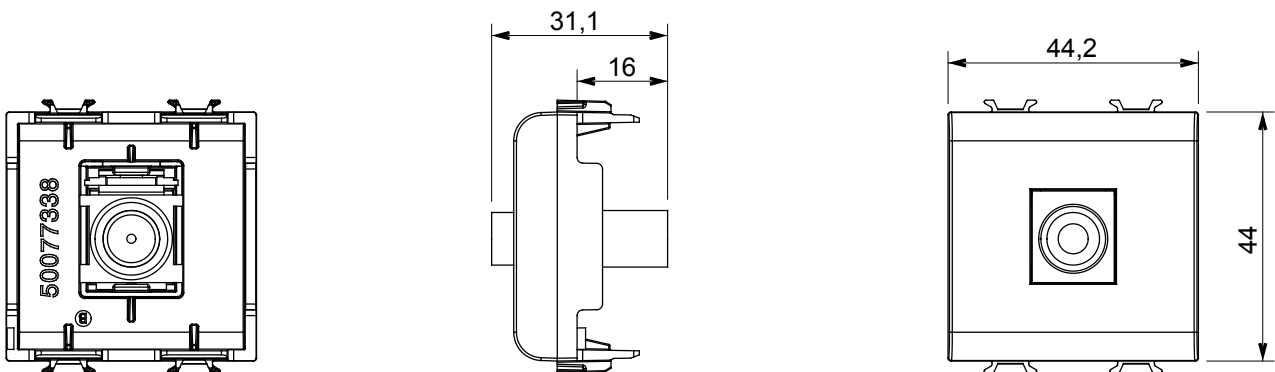

Wide range of control devices, sockets for power supply (conforming to national and international standards) signal pick-up, climate control, comfort management, technical alarm signalling and emergency lighting management. The ChoruSmart modular devices are available in five colours, glossy white, satin white, natural beige, satin black and lacquered titanium and in various sizes from 1/2, 1, 2 and 3 modules. Thanks to the mounting supports for rectangular, square and round boxes, endless combinations can be created with the ChoruSmart range of plates.

Category	TV/SAT socket-outlet	Description	Direct
Colour	Glossy white	Attenuation	0 dB
Frequency	5-2400 MHz	Shielding	Class A
For connector type	F-Female	Standard	IEC 61169-24
No. modules	2	Cable fixing	Pressure-operated
Case	Plastic material body	Electrocod	0131
Material	Technopolymer		

DIMENSIONAL

STANDARDS/APPROVALS