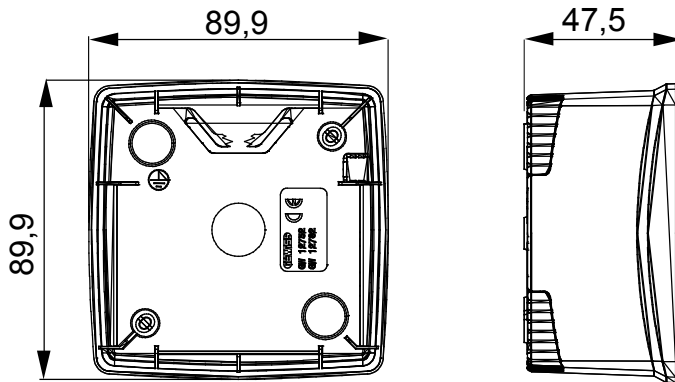

A range of tabletop panels, wall boxes and self-supporting wall enclosures suitable for housing ChorusSmart modular devices. Wall boxes and panels, available in black and white, must be completed with ChorusSmart support and One plates. The self-supporting enclosures, available in grey RAL 7035, are characterised in IP40 and IP55 versions: both have pre-cut knockouts, and the watertight version is also provided with a door with a transparent UV membrane. Self-supporting boxes and enclosures are designed to be fitted with an earth terminal.

Description	2 modules	Colour	Satin black
Characteristics	Halogen free	Support	GW16822
Suitable for plates	ONE International	Torque screws tightening	0.8 Newton/meter
Outer dim. LxHxD (mm)	90x90x46	Glow wire test	650 °C
Thermo-pressure with ball	70 °C	Standard	EN 60670-1
Installation temperature	-5 +60 °C	Electrocod	0110

DIMENSIONAL

TECHNICAL SYMBOLOGY

GWT

650 °C

70 °C

INSTALLATION

STANDARDS/APPROVALS