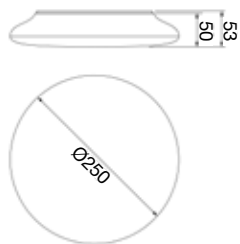

Energy cost: source Eurostat

Dimensions

S2

M2

Photometry

Opal

Discover the full **ELIA CL** range on www.gewiss.com

Code	Size	Power (W)	Optic	Luminous flux (lm)	Colour temperature (K)	Control system
GWF1310GA830	S2	12	Opal	1,200	3,000	On/Off
GWF1310GA840				1,300	4,000	On/Off
GWF1315GA830				1,200	3,000	Motion sensor
GWF1315GA840				1,300	4,000	Motion sensor
GWF1310MA830	M2	25	Opal	2,400	3,000	On/Off
GWF1310MA840				2,600	4,000	On/Off
GWF1314MA840				2,600 (380 Emergency)	4,000	Emergency
GWF1315MA830				2,400	3,000	Motion sensor
GWF1315MA840				2,600	4,000	Motion sensor
GWF1316MA840				2,600 (380 Emergency)	4,000	Motion sensor - Emergency