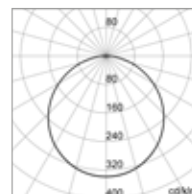

Energy cost: source Eurostat

Dimensions

S2

M2

Photometry

Opal

Discover the full **ELIA CL** range on www.gewiss.com

Code	Size	Power (W)	Optic	Luminous flux (lm)	Colour temperature (K)	Control system
GWF1310GA830	S2	12	Opal	1,200	3,000	On/Off
GWF1310GA840				1,300	4,000	On/Off
GWF1315GA830				1,200	3,000	Motion sensor
GWF1315GA840				1,300	4,000	Motion sensor
GWF1310MA830	M2	25	Opal	2,400	3,000	On/Off
GWF1310MA840				2,600	4,000	On/Off
GWF1314MA840				2,600 (380 Emergency)	4,000	Emergency
GWF1315MA830				2,400	3,000	Motion sensor
GWF1315MA840				2,600	4,000	Motion sensor
GWF1316MA840				2,600 (380 Emergency)	4,000	Motion sensor - Emergency