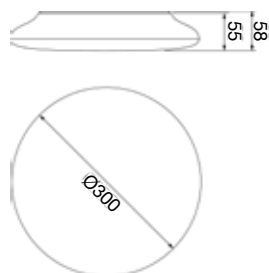

Energy cost: source Eurostat

Dimensions

S2

M2

Photometry

Opal

Discover the full **ELIA CL** range on www.gewiss.com

Code	Size	Power (W)	Optic	Luminous flux (lm)	Colour temperature (K)	Control system
GWF1310GA830	S2	12	Opal	1,200	3,000	On/Off
GWF1310GA840				1,300	4,000	On/Off
GWF1315GA830				1,200	3,000	Motion sensor
GWF1315GA840				1,300	4,000	Motion sensor
GWF1310MA830	M2	25	Opal	2,400	3,000	On/Off
GWF1310MA840				2,600	4,000	On/Off
GWF1314MA840				2,600 (380 Emergency)	4,000	Emergency
GWF1315MA830				2,400	3,000	Motion sensor
GWF1315MA840				2,600	4,000	Motion sensor
GWF1316MA840				2,600 (380 Emergency)	4,000	Motion sensor - Emergency