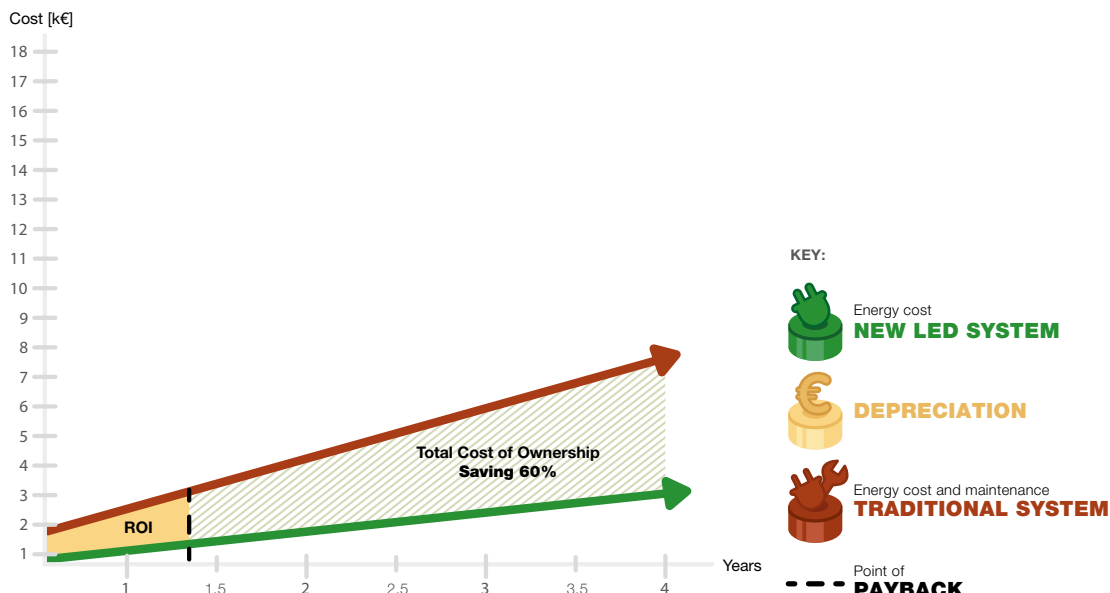

Payback example - flight of stairs project 100 lx

- Calculation base: replacement of 40 traditional lighting fixtures
- Operating period: 3,500 hours per year
- ROI (Return On Investment): less than one year and half

Energy cost: source Eurostat