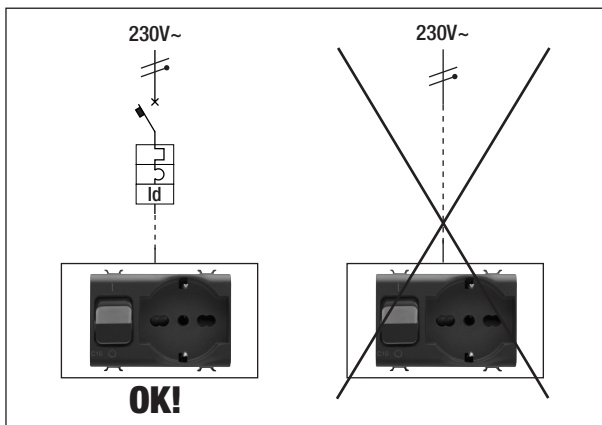

GW 10 311 - GW 12 311
GW 13 311 - GW 14 311
GW 15 311

GW 10 312 - GW 12 312
GW 13 312 - GW 14 312
GW 15 312

Punto di contatto indicato in adempimento ai fini delle direttive e regolamenti UE applicabili:
 Contact details according to the relevant European Directives and Regulations:
 GEWISS S.p.A. Via A.Volta, 1 IT-24069 Cenate Sotto (BG) Italy tel: +39 035 946 111 E-mail: qualitymarks@gewiss.com