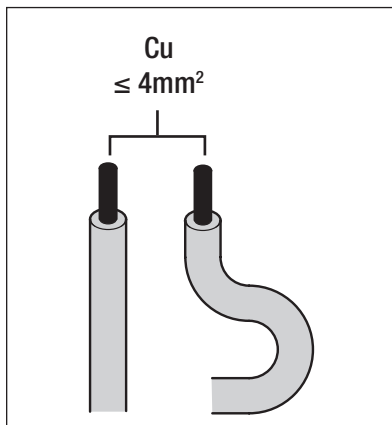

GW 10 311 - GW 12 311
GW 13 311 - GW 14 311
GW 15 311

GW 10 312 - GW 12 312
GW 13 312 - GW 14 312
GW 15 312

Punto di contatto indicato in adempimento ai fini delle direttive e regolamenti UE applicabili:
 Contact details according to the relevant European Directives and Regulations:
 GEWISS S.p.A. Via A.Volta, 1 IT-24069 Cenate Sotto (BG) Italy tel: +39 035 946 111 E-mail: qualitymarks@gewiss.com