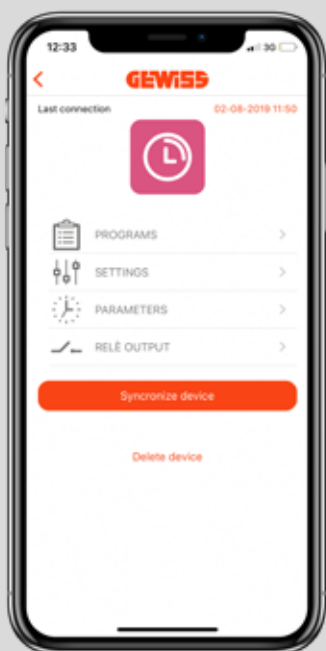

Download the APP
TimerOn