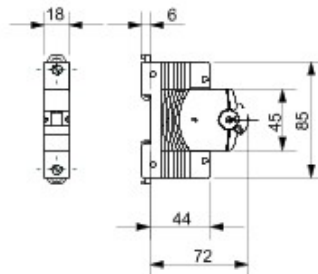

Omschrijving MINIATUURSTROOMONDERBREKER

Code MT 60

Aantal

polen 1P

Aantal

modules 1

Nominale
stroom 4 A

Curve C

DIMENSIONAL

STANDARDS/APPROVALS

GEWISS S.p.A. Via A. Volta, 1
24069 Cenate Sotto - Bergamo - Italy
tel. +39 035 94 61 11 fax +39 035 94 69 09

www.gewiss.com
sat@gewiss.com
Last update 23/04/2024

Data, measures, designs and pictures are shown
only as informative purposes,
and could be changed without previous notice