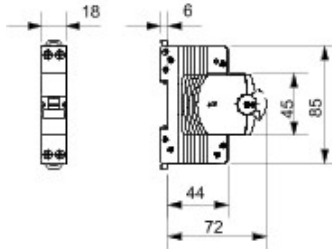

Omschrijving COMPACTE MINIATUURSTROOMONDERBREKER

Code MTC 100

Aantal

polen 1P+N

Aantal

modules 1

Nominale
stroom 25 A

Curve C

DIMENSIONAL

STANDARDS/APPROVALS

GEWISS S.p.A. Via A. Volta, 1
24069 Cenate Sotto - Bergamo - Italy
tel. +39 035 94 61 11 fax +39 035 94 69 09

www.gewiss.com
sat@gewiss.com
Last update 26/04/2024

Data, measures, designs and pictures are shown only as informative purposes, and could be changed without previous notice