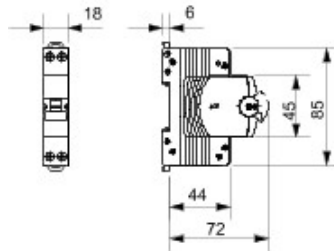

Omschrijving COMPACTE MINIATUURSTROOMONDERBREKER

Code MTC 60

Aantal

polen 1P+N

Aantal

modules 1

Nominale
stroom 32 A

Curve B

DIMENSIONAL

STANDARDS/APPROVALS

GEWISS S.p.A. Via A. Volta, 1
24069 Cenate Sotto - Bergamo - Italy
tel. +39 035 94 61 11 fax +39 035 94 69 09

www.gewiss.com
sat@gewiss.com
Last update 23/04/2024

Data, measures, designs and pictures are shown
only as informative purposes,
and could be changed without previous notice