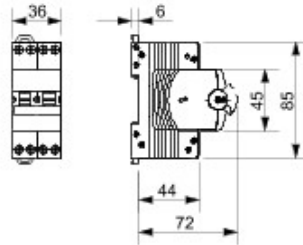

Omschrijving COMPACTE MINIATUURSTROOMONDERBREKER

Code MTC 60

Aantal

polen 4P

Aantal

modules 2

Nominale
stroom 25 A

Curve C

DIMENSIONAL

STANDARDS/APPROVALS

GEWISS S.p.A. Via A. Volta, 1
24069 Cenate Sotto - Bergamo - Italy
tel. +39 035 94 61 11 fax +39 035 94 69 09

www.gewiss.com
sat@gewiss.com
Last update 19/04/2024

Data, measures, designs and pictures are shown
only as informative purposes,
and could be changed without previous notice