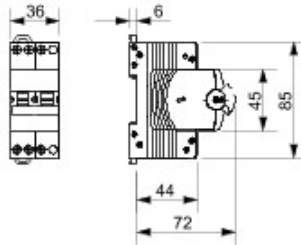

Omschrijving COMPACTE MINIATUURSTROOMONDERBREKER

Code MTC 60

Aantal

polen 3P

Aantal

modules 2

Nominale
stroom 6 A

Curve C

DIMENSIONAL

STANDARDS/APPROVALS

GEWISS S.p.A. Via A. Volta, 1
24069 Cenate Sotto - Bergamo - Italy
tel. +39 035 94 61 11 fax +39 035 94 69 09

www.gewiss.com
sat@gewiss.com
Last update 23/04/2024

Data, measures, designs and pictures are shown
only as informative purposes,
and could be changed without previous notice