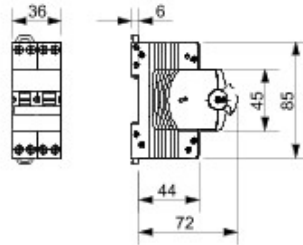

Omschrijving COMPACTE MINIATUURSTROOMONDERBREKER

Code MTC 45

Aantal

polen 4P

Aantal

modules 2

Nominale
stroom 32 A

Curve C

DIMENSIONAL

STANDARDS/APPROVALS

GEWISS S.p.A. Via A. Volta, 1
24069 Cenate Sotto - Bergamo - Italy
tel. +39 035 94 61 11 fax +39 035 94 69 09

www.gewiss.com
sat@gewiss.com
Last update 23/04/2024

Data, measures, designs and pictures are shown
only as informative purposes,
and could be changed without previous notice