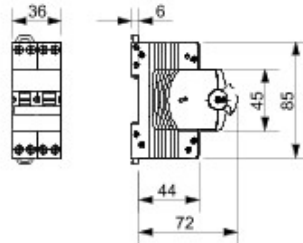

Omschrijving COMPACTE MINIATUURSTROOMONDERBREKER

Code MTC 45

Aantal

polen 4P

Aantal

modules 2

Nominale
stroom 25 A

Curve C

DIMENSIONAL

STANDARDS/APPROVALS

GEWISS S.p.A. Via A. Volta, 1
24069 Cenate Sotto - Bergamo - Italy
tel. +39 035 94 61 11 fax +39 035 94 69 09

www.gewiss.com
sat@gewiss.com
Last update 19/04/2024

Data, measures, designs and pictures are shown
only as informative purposes,
and could be changed without previous notice