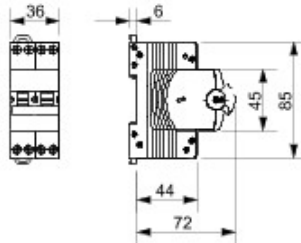

Omschrijving COMPACTE MINIATUURSTROOMONDERBREKER

Code MTC 45

Aantal

polen 4P

Aantal

modules 2

Nominale
stroom 16 A

Curve C

DIMENSIONAL

STANDARDS/APPROVALS

GEWISS S.p.A. Via A. Volta, 1
24069 Cenate Sotto - Bergamo - Italy
tel. +39 035 94 61 11 fax +39 035 94 69 09

www.gewiss.com
sat@gewiss.com
Last update 20/04/2024

Data, measures, designs and pictures are shown
only as informative purposes,
and could be changed without previous notice