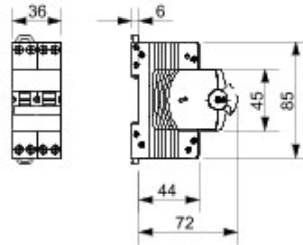

Omschrijving COMPACTE MINIATUURSTROOMONDERBREKER

Code MTC 45

Aantal

polen 4P

Aantal

modules 2

Nominale
stroom 10 A

Curve C

DIMENSIONAL

STANDARDS/APPROVALS

GEWISS S.p.A. Via A. Volta, 1
24069 Cenate Sotto - Bergamo - Italy
tel. +39 035 94 61 11 fax +39 035 94 69 09

www.gewiss.com
sat@gewiss.com
Last update 19/04/2024

Data, measures, designs and pictures are shown
only as informative purposes,
and could be changed without previous notice