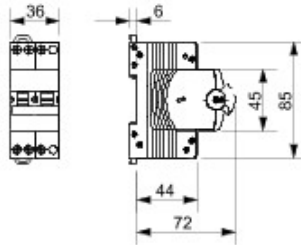

Omschrijving COMPACTE MINIATUURSTROOMONDERBREKER

Code MTC 45

Aantal

polen 3P

Aantal

modules 2

Nominale
stroom 13 A

Curve C

DIMENSIONAL

STANDARDS/APPROVALS

GEWISS S.p.A. Via A. Volta, 1
24069 Cenate Sotto - Bergamo - Italy
tel. +39 035 94 61 11 fax +39 035 94 69 09

www.gewiss.com
sat@gewiss.com
Last update 19/04/2024

Data, measures, designs and pictures are shown
only as informative purposes,
and could be changed without previous notice