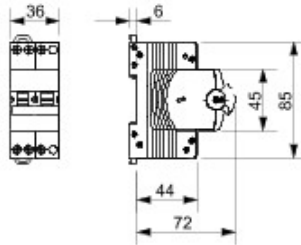

Omschrijving COMPACTE MINIATUURSTROOMONDERBREKER

Code MTC 45

Aantal

polen 3P

Aantal

modules 2

Nominale
stroom 20 A

Curve C

DIMENSIONAL

STANDARDS/APPROVALS

GEWISS S.p.A. Via A. Volta, 1
24069 Cenate Sotto - Bergamo - Italy
tel. +39 035 94 61 11 fax +39 035 94 69 09

www.gewiss.com
sat@gewiss.com
Last update 23/04/2024

Data, measures, designs and pictures are shown
only as informative purposes,
and could be changed without previous notice