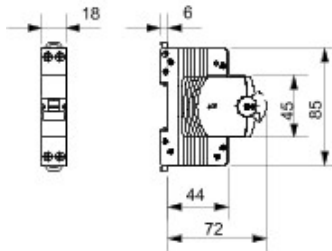

DIMENSIONAL

STANDARDS/APPROVALS

GEWISS S.p.A. Via A. Volta, 1
24069 Cenate Sotto - Bergamo - Italy
tel. +39 035 94 61 11 fax +39 035 94 69 09

www.gewiss.com
sat@gewiss.com
Last update 23/04/2024

Data, measures, designs and pictures are shown only as informative purposes, and could be changed without previous notice