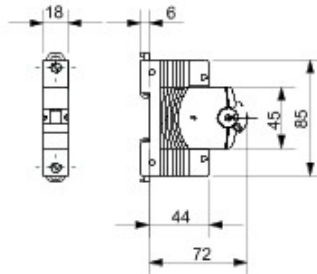

Omschrijving COMPACTE MINIATUURSTROOMONDERBREKER

Code MTC 45

Aantal

polen 1P

Aantal

modules 1

Nominale
stroom 13 A

Curve C

DIMENSIONAL

STANDARDS/APPROVALS

GEWISS S.p.A. Via A. Volta, 1
24069 Cenate Sotto - Bergamo - Italy
tel. +39 035 94 61 11 fax +39 035 94 69 09

www.gewiss.com
sat@gewiss.com
Last update 19/04/2024

Data, measures, designs and pictures are shown
only as informative purposes,
and could be changed without previous notice