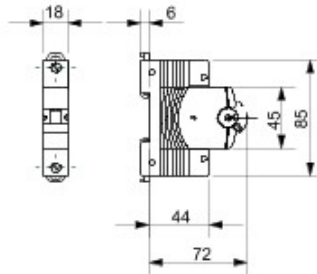

Omschrijving COMPACTE MINIATUURSTROOMONDERBREKER

Code MTC 45

Aantal

polen 1P

Aantal

modules 1

Nominale
stroom 16 A

Curve C

DIMENSIONAL

STANDARDS/APPROVALS

GEWISS S.p.A. Via A. Volta, 1
24069 Cenate Sotto - Bergamo - Italy
tel. +39 035 94 61 11 fax +39 035 94 69 09

www.gewiss.com
sat@gewiss.com
Last update 26/04/2024

Data, measures, designs and pictures are shown
only as informative purposes,
and could be changed without previous notice