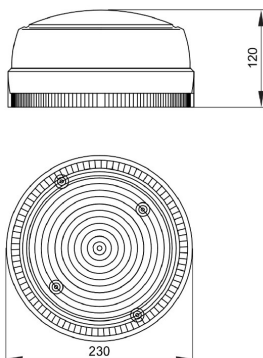

TONDA ES serie

Protected and compact waterproof ceiling or wall lamp, entirely made of polycarbonate. It is characterized by high mechanical resistance to shocks and high degree of impact of electrical safety with double possibility of entry for feeding, in the lower or lateral part of the ceiling light.

Toepassing	Binnenshuis / buitenshuis	IP- graad	IP44
Stoot- bestendigheid	IK10	Isolatie- klasse	II
Gloeidraadproef	850 °C	Gewicht (kg)	0.4
Kleur	Grijs RAL 7035	Lamp- houder	E27
Efficiëntieklasse van compatibele lampen	D ÷ A+	Max. lamp- vermogen	100 W
Electrocod	2415		

DIMENSIONAL

PHOTOMETRIC DISTRIBUTION

TECHNICAL SYMBOLOGY

IP

IP44

IK

IK10

GWT