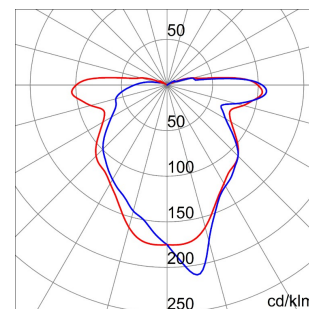

TONDA ES serie

Protected and compact waterproof ceiling or wall lamp, entirely made of polycarbonate. It is characterized by high mechanical resistance to shocks and high degree of impact of electrical safety with double possibility of entry for feeding, in the lower or lateral part of the ceiling light.

Toepassing	Binnenshuis / buitenshuis	IP- graad	IP44
Stoot- bestendigheid	IK10	Isolatie- klasse	II
Gloeidraadproef	850 °C	Gewicht (kg)	0.4
Kleur	Grijs RAL 7035	Lamp- houder	E27
Efficiëntieklasse van compatibele lampen	D ÷ A+	Max. lamp- vermogen	100 W
Electrocod	2415		

DIMENSIONAL

PHOTOMETRIC DISTRIBUTION

TECHNICAL SYMBOLOGY

IP

IP44

IK

IK10

GWT