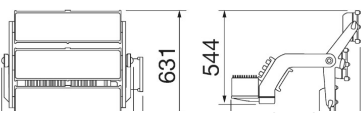

DIMENSIONAL