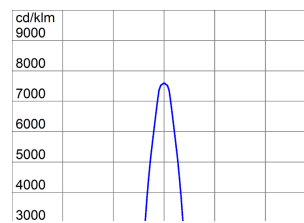

PHOTOMETRIC DISTRIBUTION

Data, measures, designs and pictures are for information purpose only, last update 19/04/2024. They can be changed at any moment, therefore it is always recommended to read the last updated version published on the website www.gewiss.com. Lumen output and system power are subject to a tolerance of +/- 10%. Unless stated otherwise, the values apply to an ambient temperature of 25°C. Terms of warranty at <https://www.gewiss.com/it/en/company/landingpage/led-warranty>. - 1 of 2