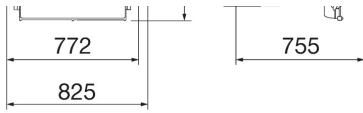

STADIUM PRO