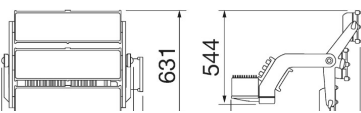

DIMENSIONAL