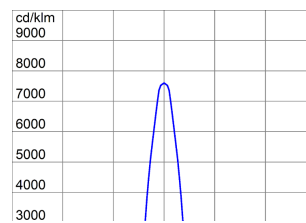

PHOTOMETRIC DISTRIBUTION

Data, measures, designs and pictures are for information purpose only, last update 25/04/2024. They can be changed at any moment, therefore it is always recommended to read the last updated version published on the website www.gewiss.com. Lumen output and system power are subject to a tolerance of +/- 10%. Unless stated otherwise, the values apply to an ambient temperature of 25°C. Terms of warranty at <https://www.gewiss.com/it/en/company/landingpage/led-warranty>. - 1 of 2