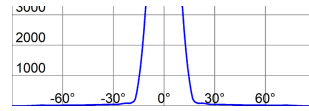

STADIUM PRO