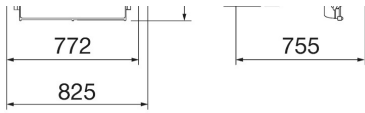

STADIUM PRO