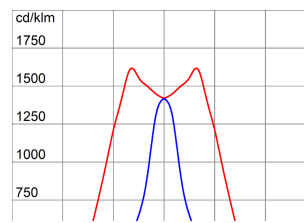

PHOTOMETRIC DISTRIBUTION

Data, measures, designs and pictures are for information purpose only, last update 23/04/2024. They can be changed at any moment, therefore it is always recommended to read the last updated version published on the website www.gewiss.com. Lumen output and system power are subject to a tolerance of +/- 10%. Unless stated otherwise, the values apply to an ambient temperature of 25°C. Terms of warranty at <https://www.gewiss.com/it/en/company/landingpage/led-warranty>. - 1 of 2