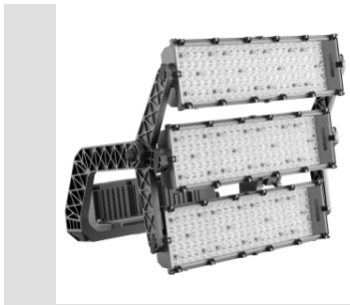

STADIUM PRO

STADIUM PRO 3 is a high power LED floodlight, with an LES (light emitted surface) high emission, suitable for lighting sports facilities for professional competitive competitions. The spotlight has a graphite grey finish with trivalent treatment for maximum resistance to oxidation and is equipped with an integrated "self-cleaning" thermal dissipation system. It consists of three modules, each with a venting and non-condensing valve, protected from accidental impacts. The rotation system between the bracket and the optical modules is truncated-conical in aluminium with an integrated goniometer within the bracket for easy orientation control and fixing by means of a grub-screw, which ensure the tightness over time of each individual module. The spotlight is available in 4,000K or 5,700K colour temperatures and CRI>70, CRI>80 or CRI>90 (TLCI>80) colour rendering. The range also includes 6 types of circular optics, from 8° to 40°, 1 symmetrical/Elliptical optic and 2 asymmetric optics. The T.I.R.Ex optical system developed by GEWISS, with high transparency PMMA HT lenses, permits total control over the light beam, allowing for wide flexibility in the design environment, with high qualitative and quantitative performance. The power supply box can be fixed on the edge-bracket, or remotely, it is immune to surges of up to 10KV both in RCCB and common mode, with a single cable. The range includes a DALI2 or DMX-RDM power supply, to allow maximum flexibility in the creation of even complex light sets. Stadium Pro is for a professional use hence the photometric data are not disclosed. We invite you to take contact with our technical and commercial teams.