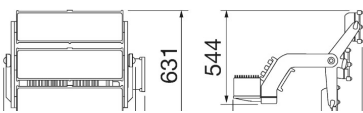

DIMENSIONAL