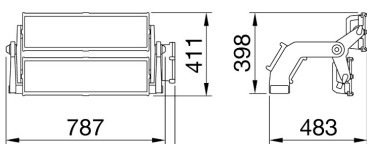

DIMENSIONAL

PHOTOMETRIC DISTRIBUTION

Data, measures, designs and pictures are for information purpose only, last update 18/04/2024. They can be changed at any moment, therefore it is always recommended to read the last updated version published on the website www.gewiss.com. Lumen output and system power are subject to a tolerance of +/- 10%. Unless stated otherwise, the values apply to an ambient temperature of 25°C. Terms of warranty at <https://www.gewiss.com/it/en/company/landingpage/led-warranty>. - 1 of 2