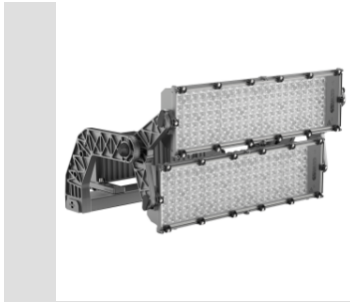

STADIUM PRO

Spatium PRO | 2 is a high-power LED floodlight, with a high-emittance LES (light emitted surface), suitable for lighting professional and semi-professional sporting facilities. The floodlight has a graphite grey finish with trivalent treatment for maximum resistance to oxidation and is equipped with an integrated 'self-cleaning' heat dissipation system. It consists of 2 modules, each with a bleed and anti-condensation valve, protected from accidental impact. The rotation system between the brackets and optic modules is of the truncated-conical aluminium type, with an integrated goniometer in the bracket for easy control of orientation, and screw and grub screw fastening, which guarantees the fastness of each individual module over time. The floodlight is available in the following colour temperatures 4,000K or 5,700K and colour rendering CRI>70, CRI>80 o CRI>90 (TLCI>80). In addition, the range offers 6 types of circular optics, from 8° up to 40°, 1 symmetrical/elliptical optic and 2 asymmetric optics. The T.I.R.Ex. optic system developed by GEWISS with lenses in PMMA HT (high-transparency), gives complete control over the light beam, allowing for great flexibility in any project design, with high qualitative and quantitative performance. The power supply box can be installed on the bracket or remote, and is protected from surges up to 10KV, either in differential or common mode, with a single cable. The range requires a DALI2 or DMX-RDM power supply to permit the greatest flexibility in the creation of lighting scenarios, even of great complexity.