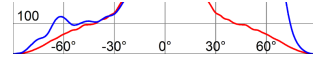

STADIUM PRO