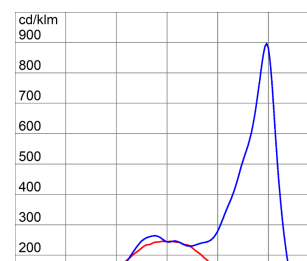

DIMENSIONAL

PHOTOMETRIC DISTRIBUTION

Data, measures, designs and pictures are for information purpose only, last update 18/04/2024. They can be changed at any moment, therefore it is always recommended to read the last updated version published on the website www.gewiss.com. Lumen output and system power are subject to a tolerance of +/- 10%. Unless stated otherwise, the values apply to an ambient temperature of 25°C. Terms of warranty at <https://www.gewiss.com/it/en/company/landingpage/led-warranty>. - 1 of 2