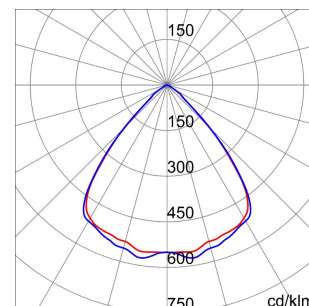

SMART[4]

Smart [4] UL is the series of indoor LED lighting devices suitable for lighting of industries and sports facilities. Three different sizes available: 1M, 2M and 4M. The body is made of nylon "Halogen-free" loaded with gray fiberglass (RAL7035) with venting and anti-condensation device, aluminum alloy heat dissipation device EN AB 44300. It is equipped with a double optical system that provides a metallic reflector with ARRAY optics and a metallic reflector with PMMA lenses stabilized at the UV, high efficiency, which allow two different light distributions 60° and 90°. The electrical connection will be via 3x16 AWG tear-proof cable coming out of the product via a PG13.5 plastic cable gland UL certified. Industrial reflector is UL certified UL (UL 1598 - CSA C22.2 No. 250.0-18). It is possible to install hanging, wall and projection devices. It is available with three types of Colour Temperature (4000K / 5700K), CRI>80 Colour Rendering Index and ON/OFF power supply.

DIMENSIONAL

PHOTOMETRIC DISTRIBUTION

SMART[4]

TECHNICAL SYMBOLOGY

0,350 m²

IP
IP66

IK
IK08

GWT
850 °C